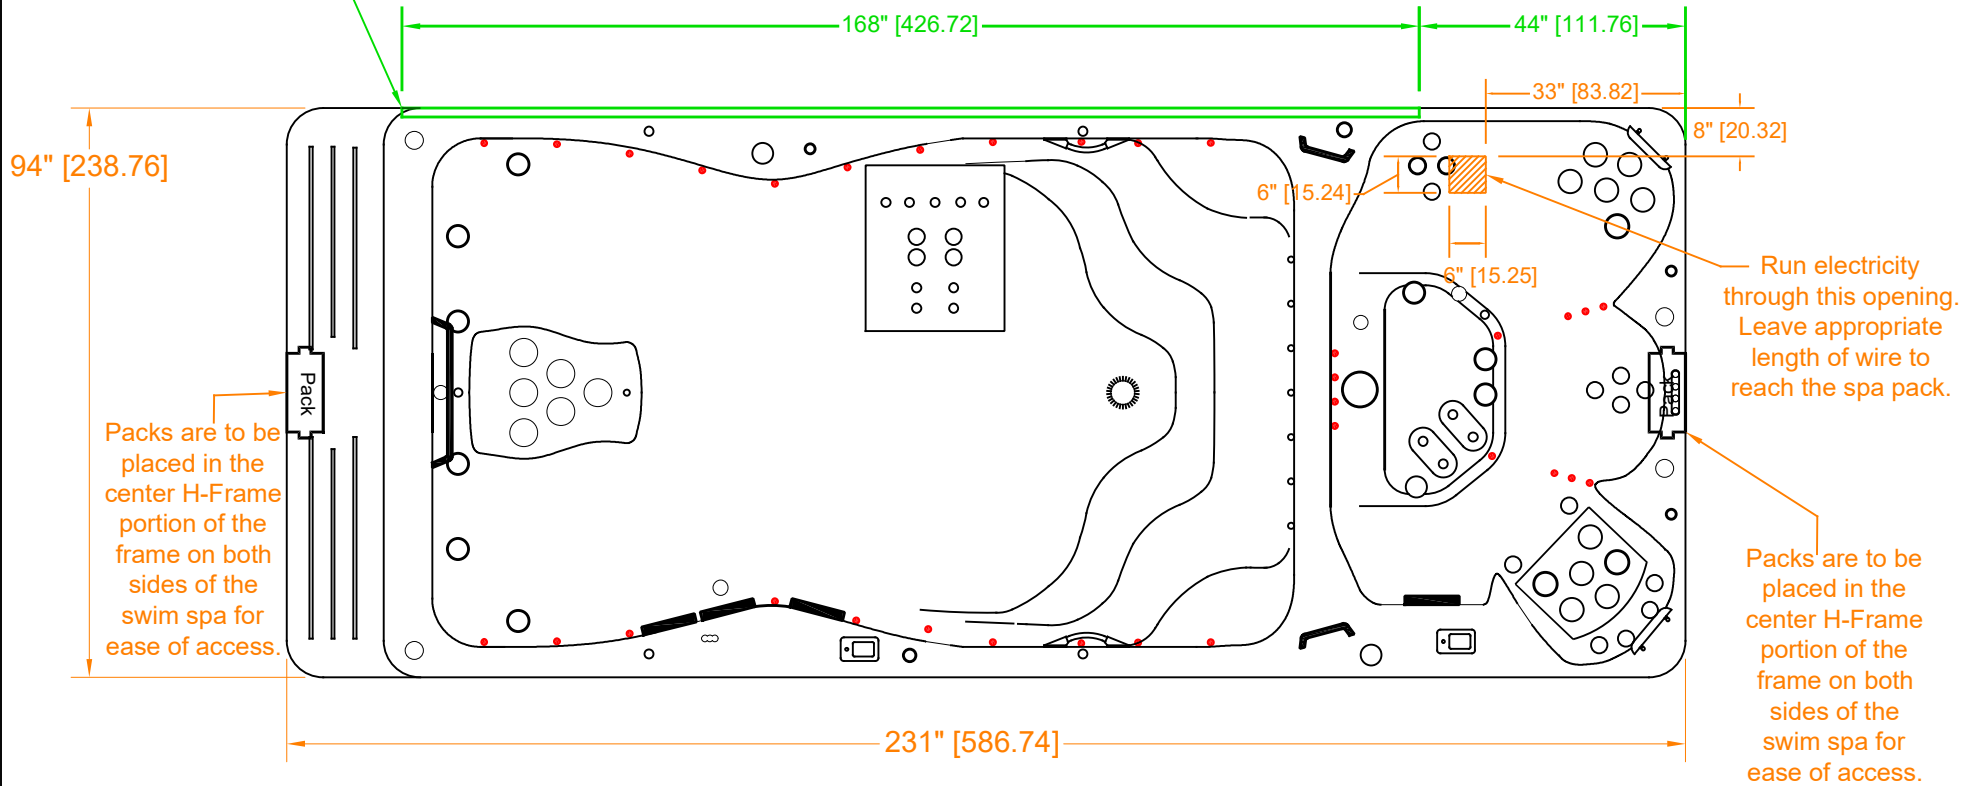

Run electricity through this 1-1/2" PVC Conduit.

2024 H2X Challenger 19D Int

O/A Height 60" (+/- 1/2")

Master Spas

Model Number	Date	Revision
H2X Challenger 19D Int	12/27/23	0
Process	Drawn by	
Electrical Hookup	Easley	